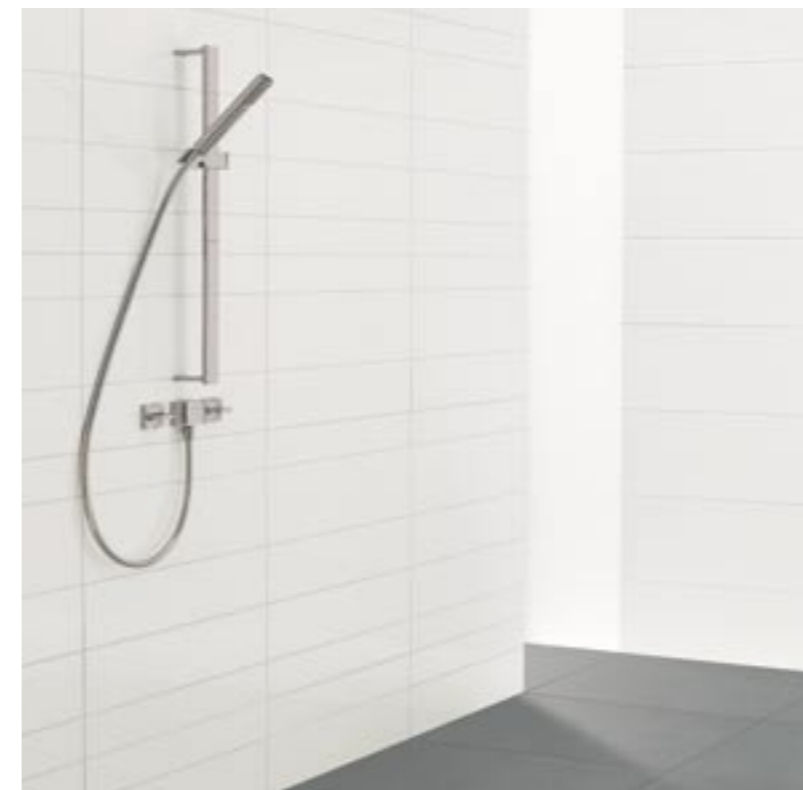

More than white is a collection of wall tiles, with the basic tile being a deluxe size of 30 x 60 cm in matt or gloss white, and a further extensive selection of a range of style choices, including strips and mosaics. The plain white 30 x 60 cm wall tile and all other style components can be combined in a module with floor tiles from the Greys and Terra Maestricht collections, which include the new colour porcelain white. With the 30 x 60 cm white wall tile as the basis and the matching, contemporary possibilities, the name of this collection says it all: More than white.